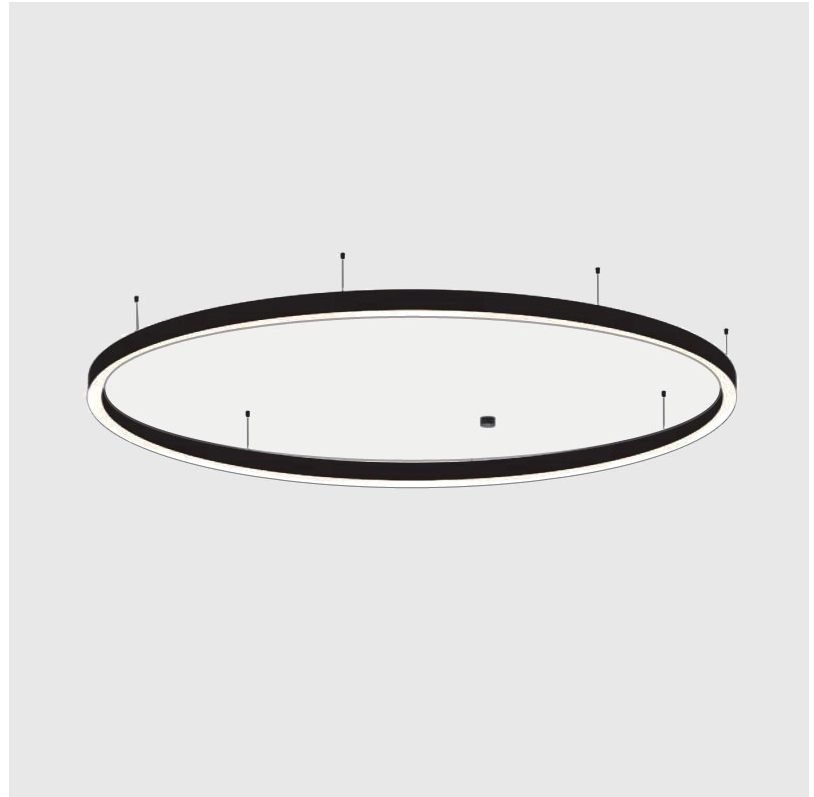

GENERAL

Series: Glorious
Subseries: Glorious Slim
Brand: Prolicht
Division: Architectural
Mounting Type: Suspension
Mounting Location: Ceiling
Subcategory: Ambient

PHYSICAL

Shape: Round
Diameter (mm): 3000
Diameter (in): 118 1/8
Depth (mm): 90
Depth (in): 3 9/16
Max. Overall Height (mm): 2090
Max. Overall Height (in): 82 5/16
Light Distribution: Direct
Weight (kg): 27.55
Weight (lbs): 60.75
Diffuser: [PMMA - Opal or Micro-Prism](#)
Fixture Finish: [SSR / BKV / CWI / CRY / HAB / UFT / ITA / RUA / FTG / MYG / LOD / PUS / FRO / FUP / KIA / POP / BLS / SPG / MEY / GOH / GUM / CHC / COM / ABZ / JAG / OBR / MOS / ROR](#)
Fixture Material: Aluminum
Cable Details: 2000mm or 6000mm Transparent Cable

ELECTRICAL

Lamp Type: LED (Zhaga Standard)
Input Wattage (W): 227.2
Total Output Wattage (W): 192
Dimming: [Tri-Mode (Non-Dimming and Phase Dimming (120Vac only) and 0-10V Dimming)](#)
Driver Included: Yes
Driver Location: Integrated
Driver Type: Constant Current - Universal
Driver Class: Class 2
Input Voltage (V): 120 - 277
Constant Current (MA): 350

LED

Color Temperature (°K): [3000 / 3500 / 4000](#)
Max. Delivered Lumen (lm): 27160 / 27724 / 28290
CRI: >80 CRI
Efficiency (%): 88
Lamp Life (hrs): 50000

OPTICAL

RATINGS AND CERTIFICATIONS

Certified By: Certified for North American Standards
IP rating: IP20