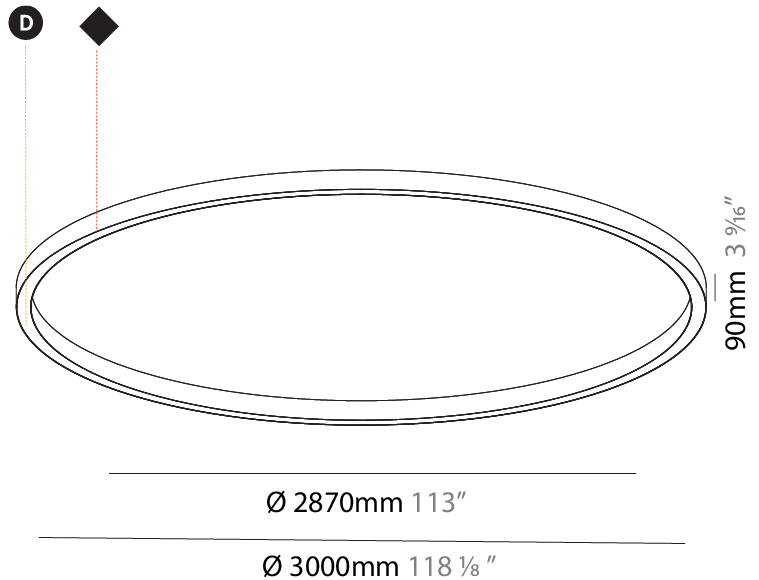

1. To build a product code in our configurator select the specify button on the base model # product page
2. To build a manual product code on this datasheet choose from the options listed below in blue font and add the suffix to the base model #

GENERAL

Series: Glorious
Subseries: Glorious Slim
Brand: Prolicht
Division: Architectural
Mounting Type: Surface
Mounting Location: Ceiling
Subcategory: Ambient

PHYSICAL

Shape: Round
Diameter (mm): 3000
Diameter (in): 118 1/8
Height (mm): 90
Height (in): 3 9/16
Light Distribution: Direct
Weight (kg): 26.284
Weight (lbs): 57.83
Diffuser: PMMA - Opal or Micro-Prism
Fixture Finish: SSR / BKV / CWI / CRY / HAB / UFT / ITA / RUA / FTG / MYG / LOD / PUS / FRO / FUP / KIA / POP / BLS / SPG / MEY / GOH / GUM / CHC / COM / ABZ / JAG / OBR / MOS / ROR
Fixture Material: Aluminum

ELECTRICAL

Lamp Type: LED (Zhaga Standard)
Input Wattage (W): 224
Total Output Wattage (W): 192
Dimming: Tri-Mode (Non-Dimming and Phase Dimming (120Vac only) and 0-10V Dimming)
Driver Included: Yes
Driver Location: Integrated
Driver Type: Constant Current - Universal
Driver Class: Class 2
Input Voltage (V): 120 - 277
Constant Current (MA): 350

LED

Color Temperature (°K): 3000 / 3500 / 4000
Max. Delivered Lumen (lm): 27160 / 27724 / 28290
CRI: >80 CRI
Efficiency (%): 88.4
Lamp Life (hrs): 50000

OPTICAL

RATINGS AND CERTIFICATIONS

Certified By: Certified for North American Standards
IP rating: IP20