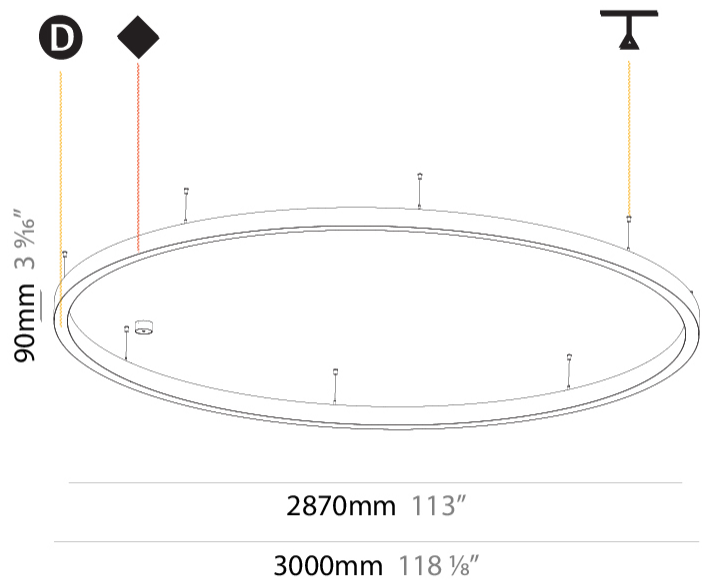

GENERAL

Series: Glorious
Subseries: Glorious Slim
Brand: Prolicht
Division: Architectural
Mounting Type: Suspension
Mounting Location: Ceiling
Subcategory: Ambient

PHYSICAL

Shape: Round
Diameter (mm): 3000
Diameter (in): 118 1/8
Depth (mm): 90
Depth (in): 3 9/16
Max. Overall Height (mm): 2090
Max. Overall Height (in): 82 5/16
Light Distribution: Direct
Weight (kg): 27.55
Weight (lbs): 60.75
Diffuser: [PMMA - Opal or Micro-Prism](#)
Fixture Finish: [SSR / BKV / CWI / CRY / HAB / UFT / ITA / RUA / FTG / MYG / LOD / PUS / FRO / FUP / KIA / POP / BLS / SPG / MEY / GOH / GUM / CHC / COM / ABZ / JAG / OBR / MOS / ROR](#)
Fixture Material: Aluminum
Cable Details: 2000mm or 6000mm Transparent Cable

ELECTRICAL

Lamp Type: LED (Zhaga Standard)
Input Wattage (W): 227.2
Total Output Wattage (W): 192
Dimming: [Tri-Mode (Non-Dimming and Phase Dimming (120Vac only) and 0-10V Dimming)](#)
Driver Included: Yes
Driver Location: Integrated
Driver Type: Constant Current - Universal
Driver Class: Class 2
Input Voltage (V): 120 - 277
Constant Current (MA): 350

LED

Color Temperature (°K): [3000 / 3500 / 4000](#)
Max. Delivered Lumen (lm): 27160 / 27724 / 28290
CRI: >80 CRI
Efficiency (%): 88
Lamp Life (hrs): 50000

OPTICAL

RATINGS AND CERTIFICATIONS

Certified By: Certified for North American Standards
IP rating: IP20